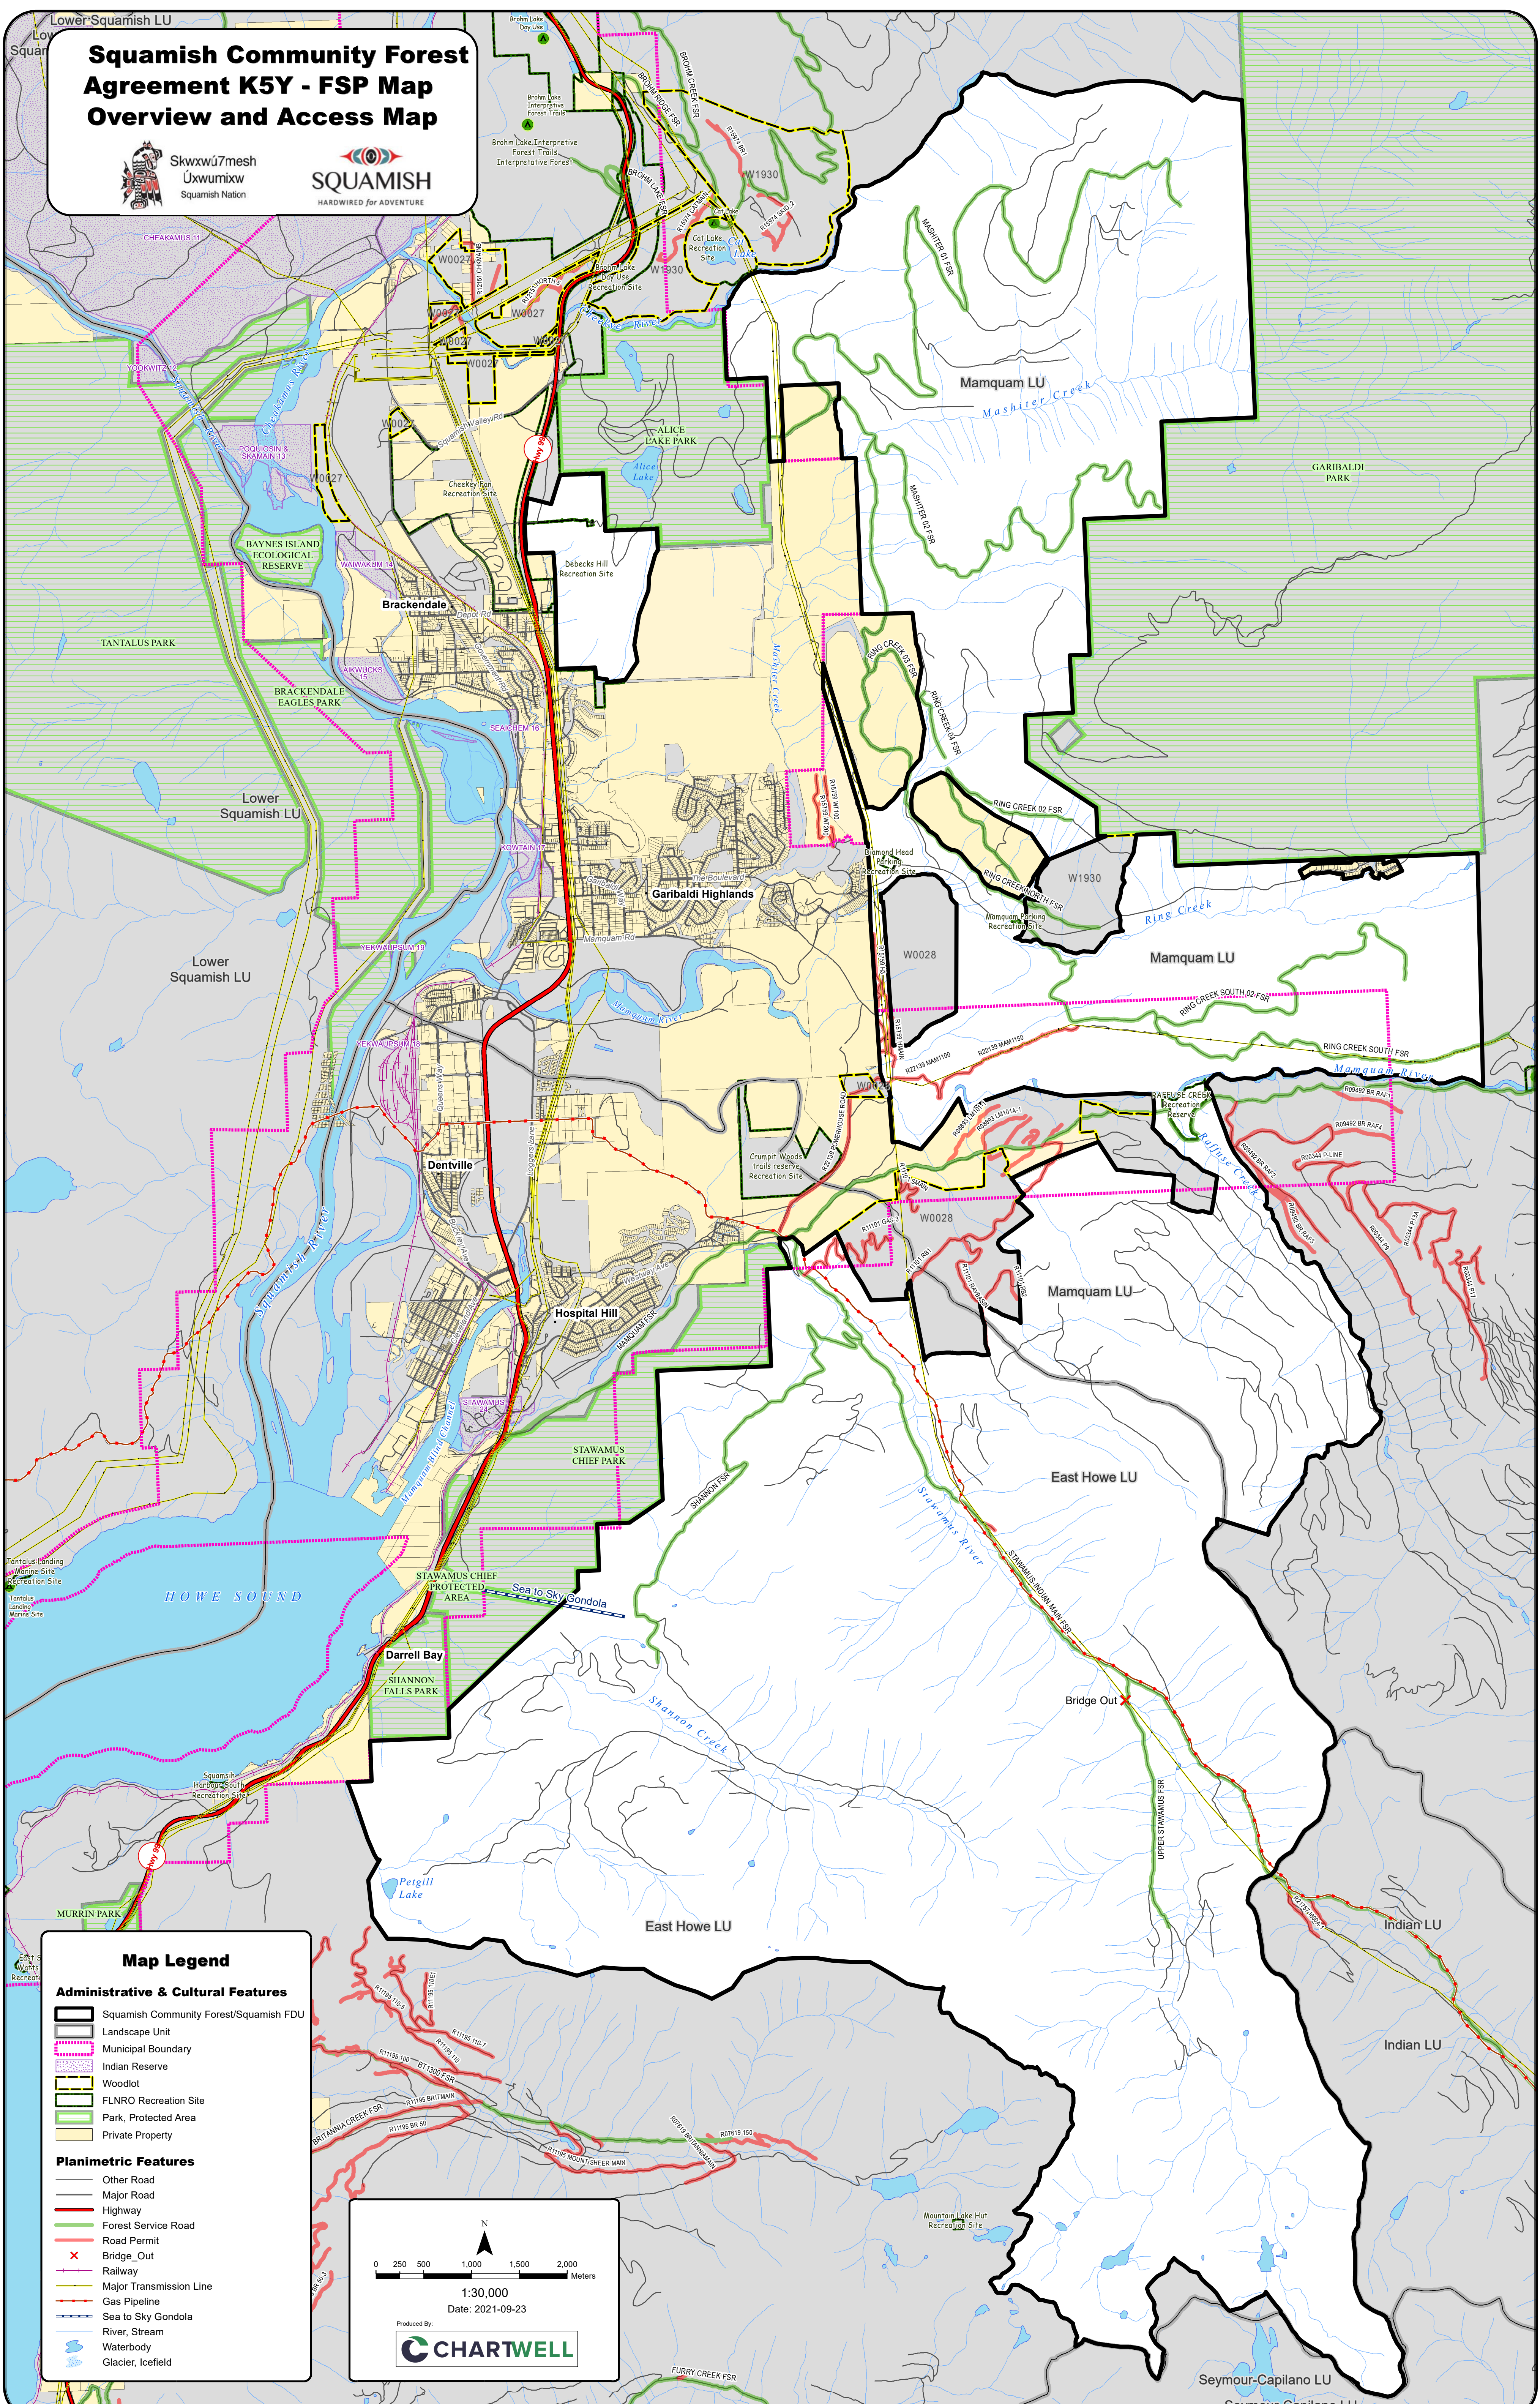

Squamish Community Forest Agreement K5Y - FSP Map Overview and Access Map

Map Legend

Administrative & Cultural Features

- Squamish Community Forest/Squamish FDU
- Landscape Unit
- Municipal Boundary
- Indian Reserve
- Woodlot
- FLNRO Recreation Site
- Park, Protected Area
- Private Property

Planimetric Features

- Other Road
- Major Road
- Highway
- Forest Service Road
- Road Permit
- Bridge_Out
- Railway
- Major Transmission Line
- Gas Pipeline
- Sea to Sky Gondola
- River, Stream
- Waterbody
- Glacier, Icefield

0 250 500 1,000 1,500 2,000 Meters

1:30,000

Date: 2021-09-23

Produced By: