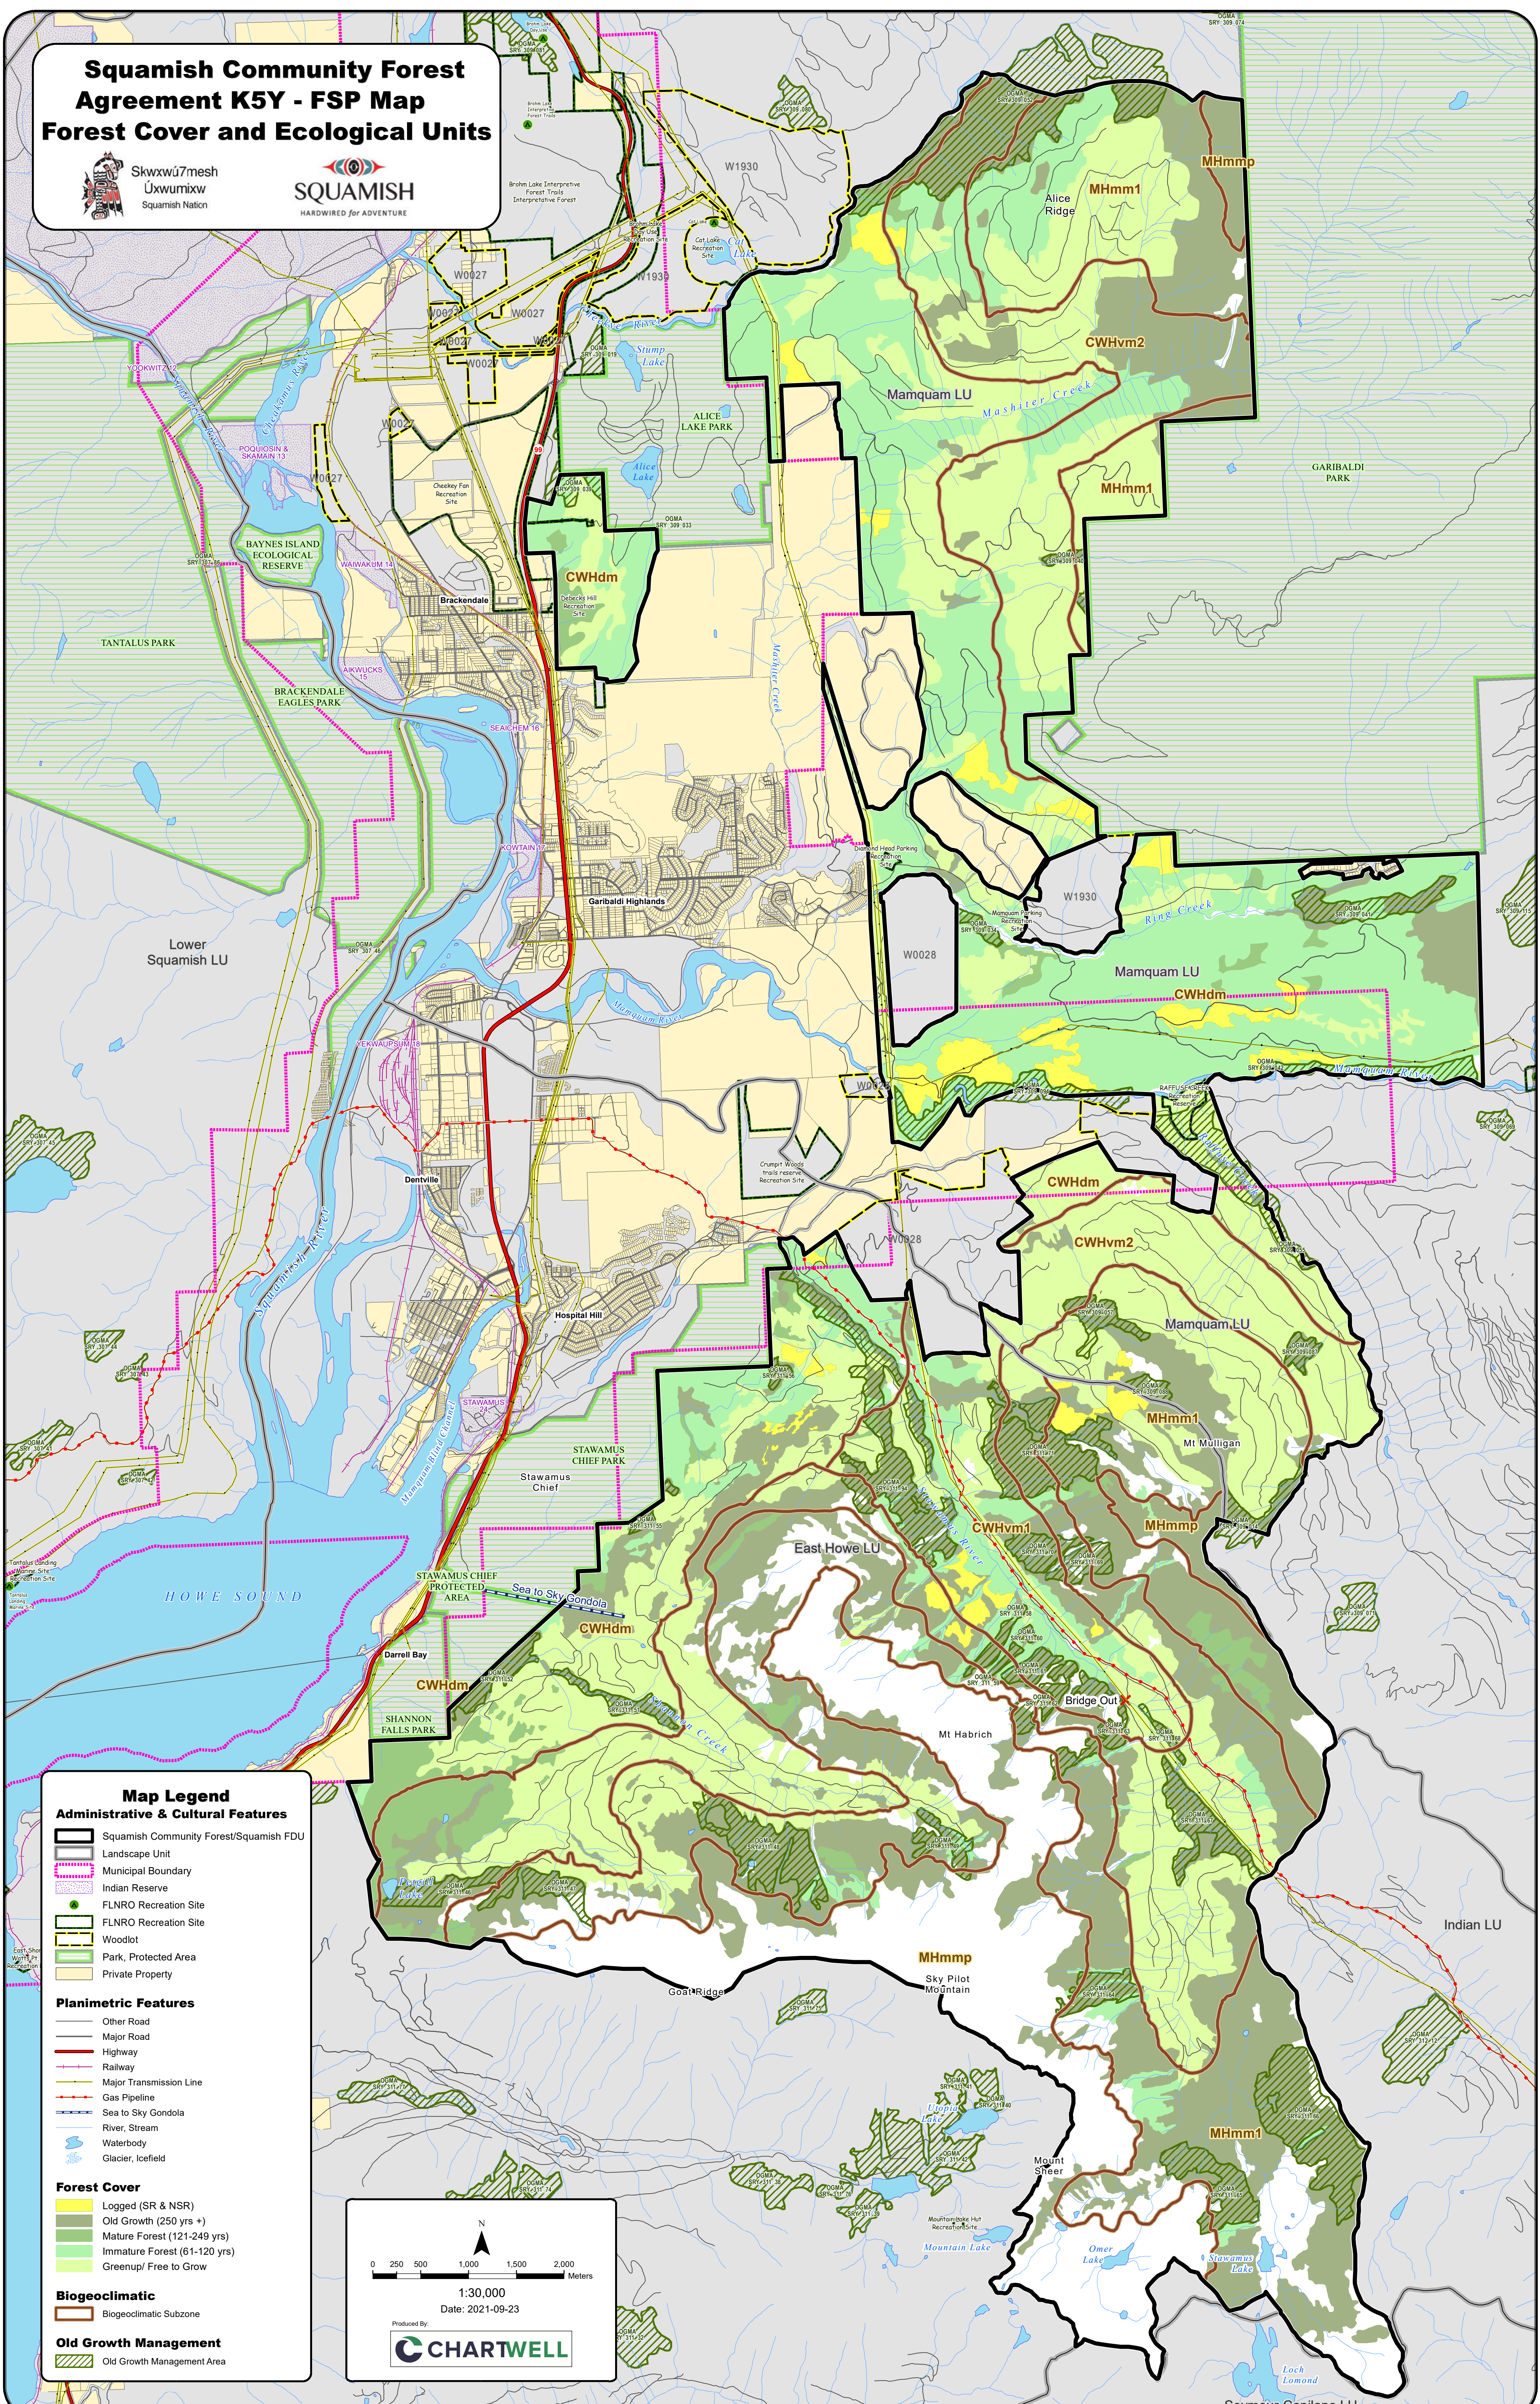

# Squamish Community Forest Agreement K5Y - FSP Map

## Forest Cover and Ecological Units

### Map Legend

**Administrative & Cultural Features**

- Squamish Community Forests/Squamish FDU
- Landscape Unit
- Municipal Boundary
- Indian Reserve
- FLNRO Recreation Site
- Woodlot
- Park, Protected Area
- Private Property

**Planimetric Features**

- Other Road
- Major Road
- Highway
- Railway
- Major Transmission Line
- Gas Pipeline
- Sea to Sky Gondola
- River, Stream
- Waterbody
- Glacier, Icefield

**Forest Cover**

- Logged (SR & NSR)
- Old Growth (250 yrs +)
- Mature Forest (121-249 yrs)
- Immature Forest (61-120 yrs)
- Greenup/ Free to Grow