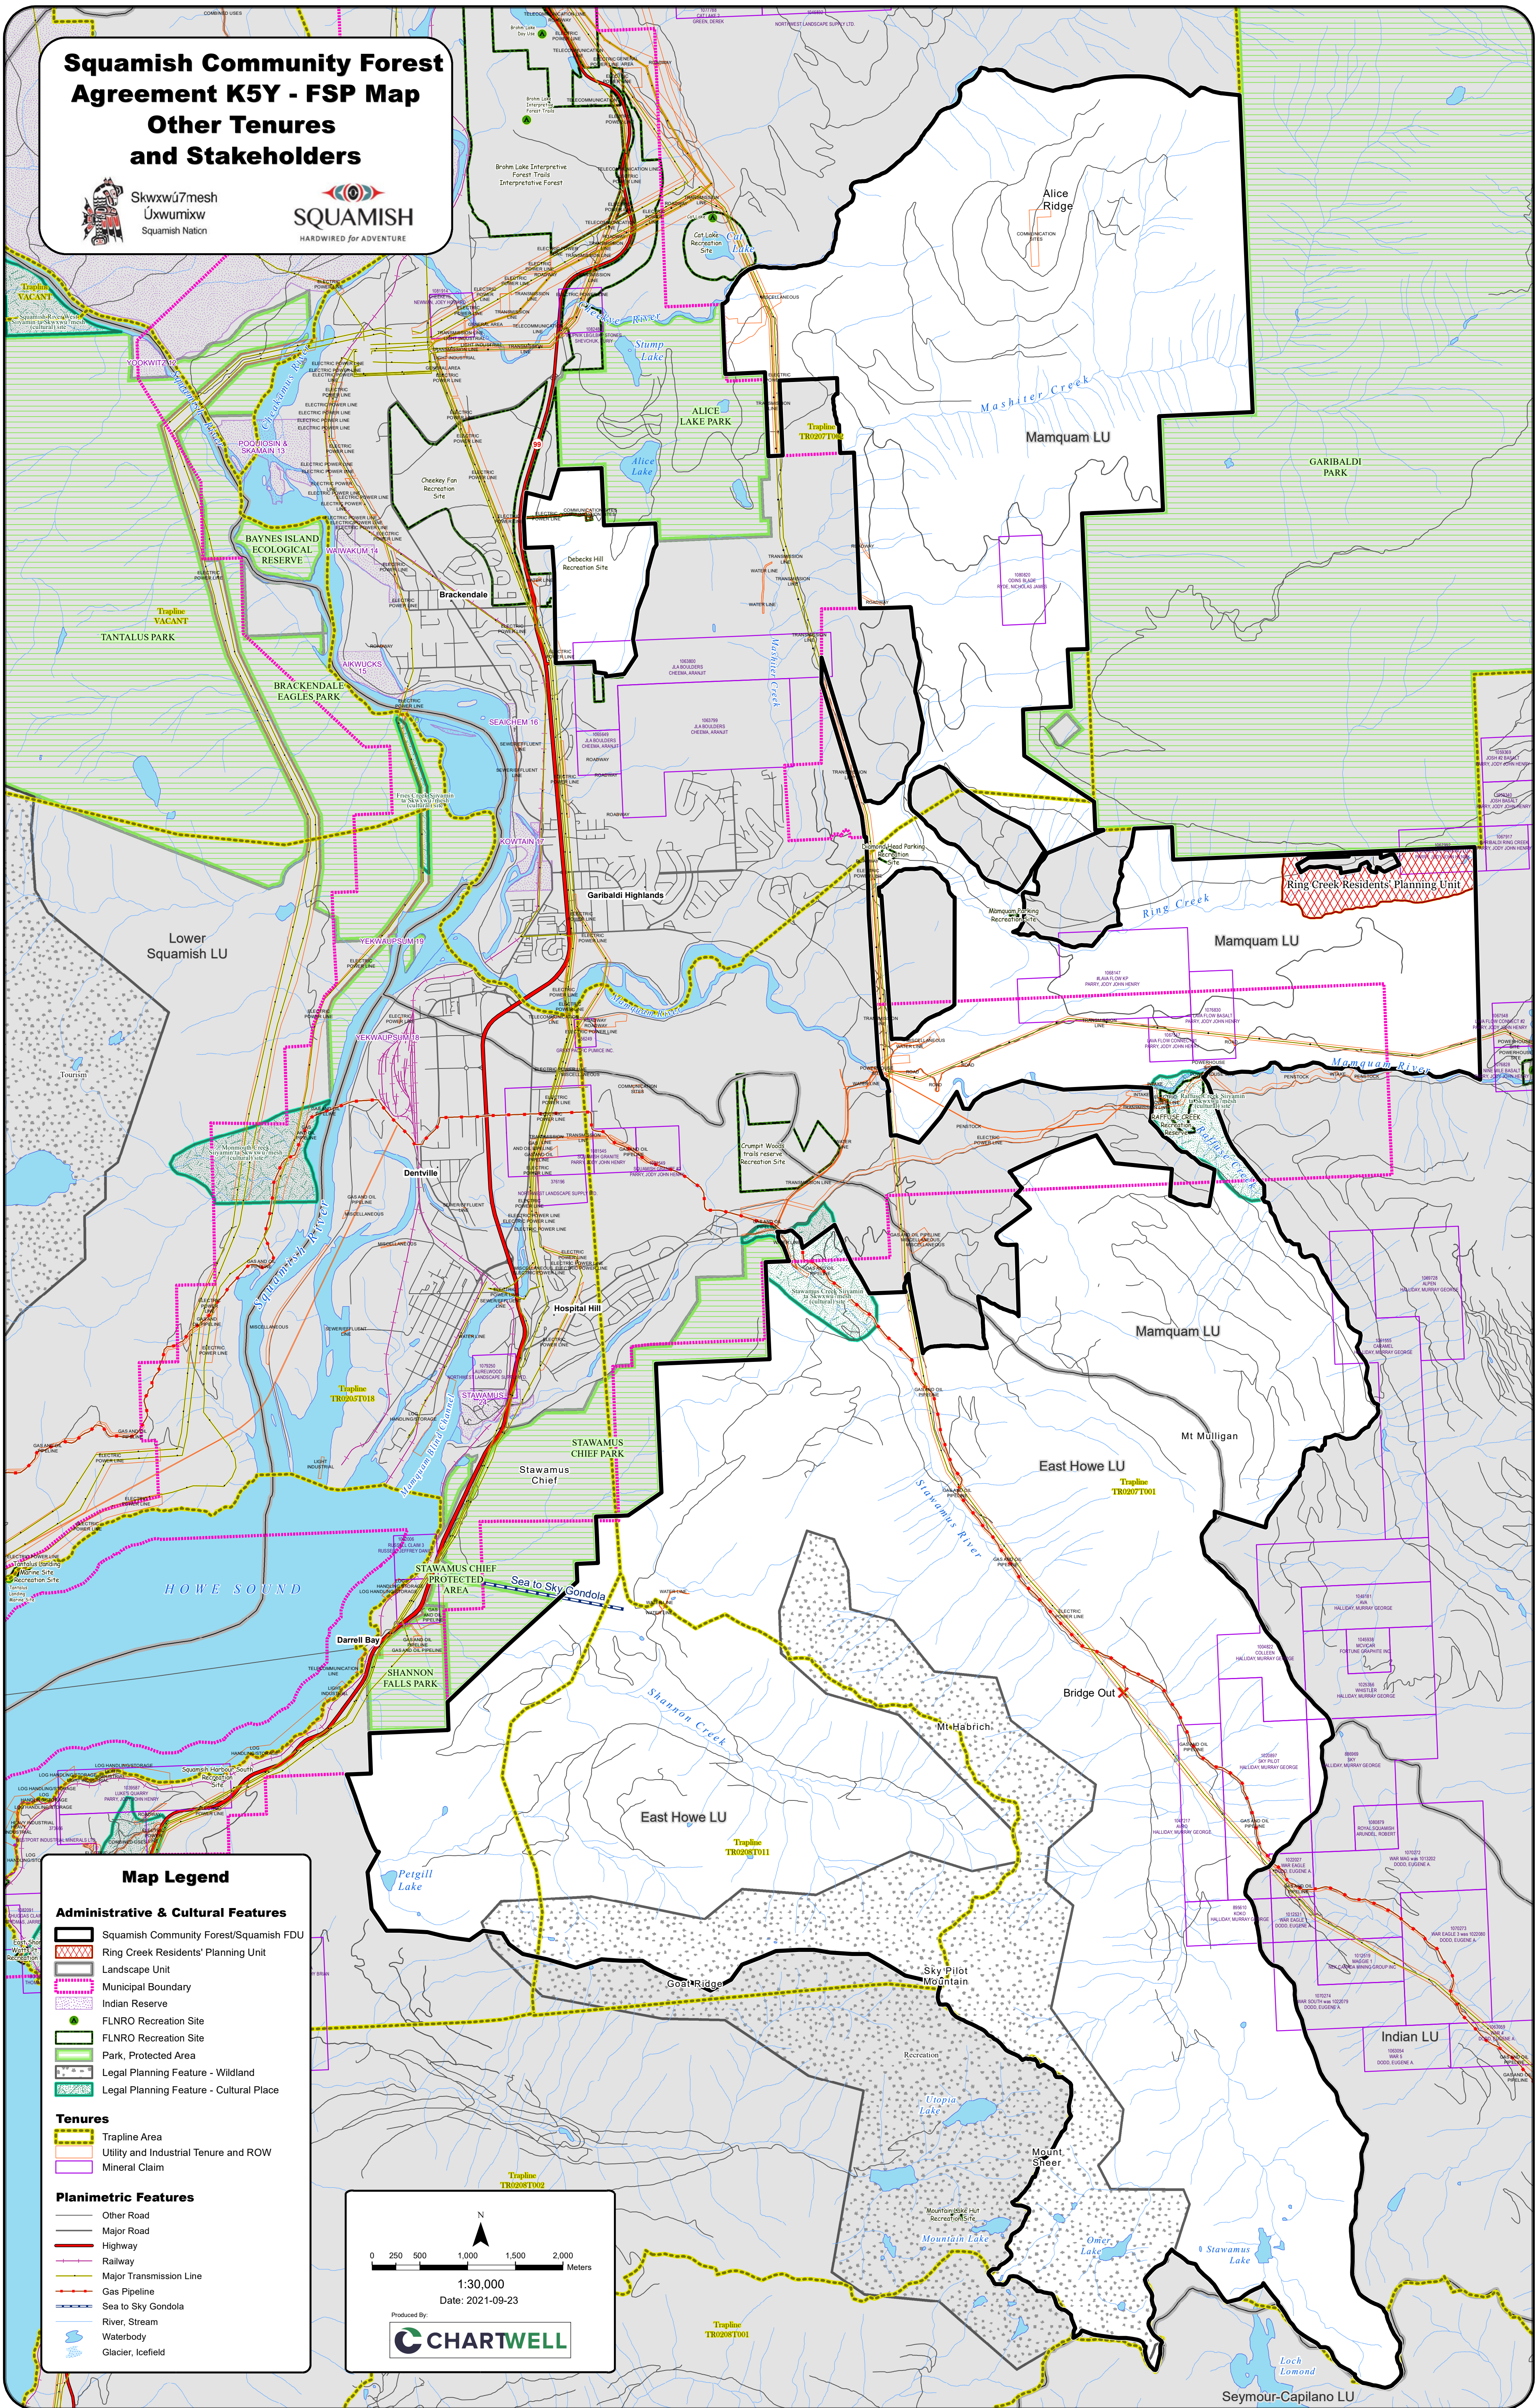

# Squamish Community Forest Agreement K5Y - FSP Map Other Tenures and Stakeholders

Skwxwú7mesh  
Úxwumíxw  
Squamish Nation

### Map Legend

**Administrative & Cultural Features**

- Squamish Community Forest/Squamish FDU
- Ring Creek Residents' Planning Unit
- Landscape Unit
- Municipal Boundary
- Indian Reserve
- FLNRO Recreation Site
- FLNRO Recreation Site
- Park, Protected Area
- Legal Planning Feature - Wildland
- Legal Planning Feature - Cultural Place

**Tenures**

- Trapline Area
- Utility and Industrial Tenure and ROW
- Mineral Claim

**Planimetric Features**

- Other Road
- Major Road
- Highway
- Railway
- Major Transmission Line
- Gas Pipeline
- Sea to Sky Gondola
- River, Stream
- Waterbody
- Glacier, Icefield

0 250 500 1,000 1,500 2,000 Meters

1:30,000  
Date: 2021-09-23

Produced By:  
**CHARTWELL**