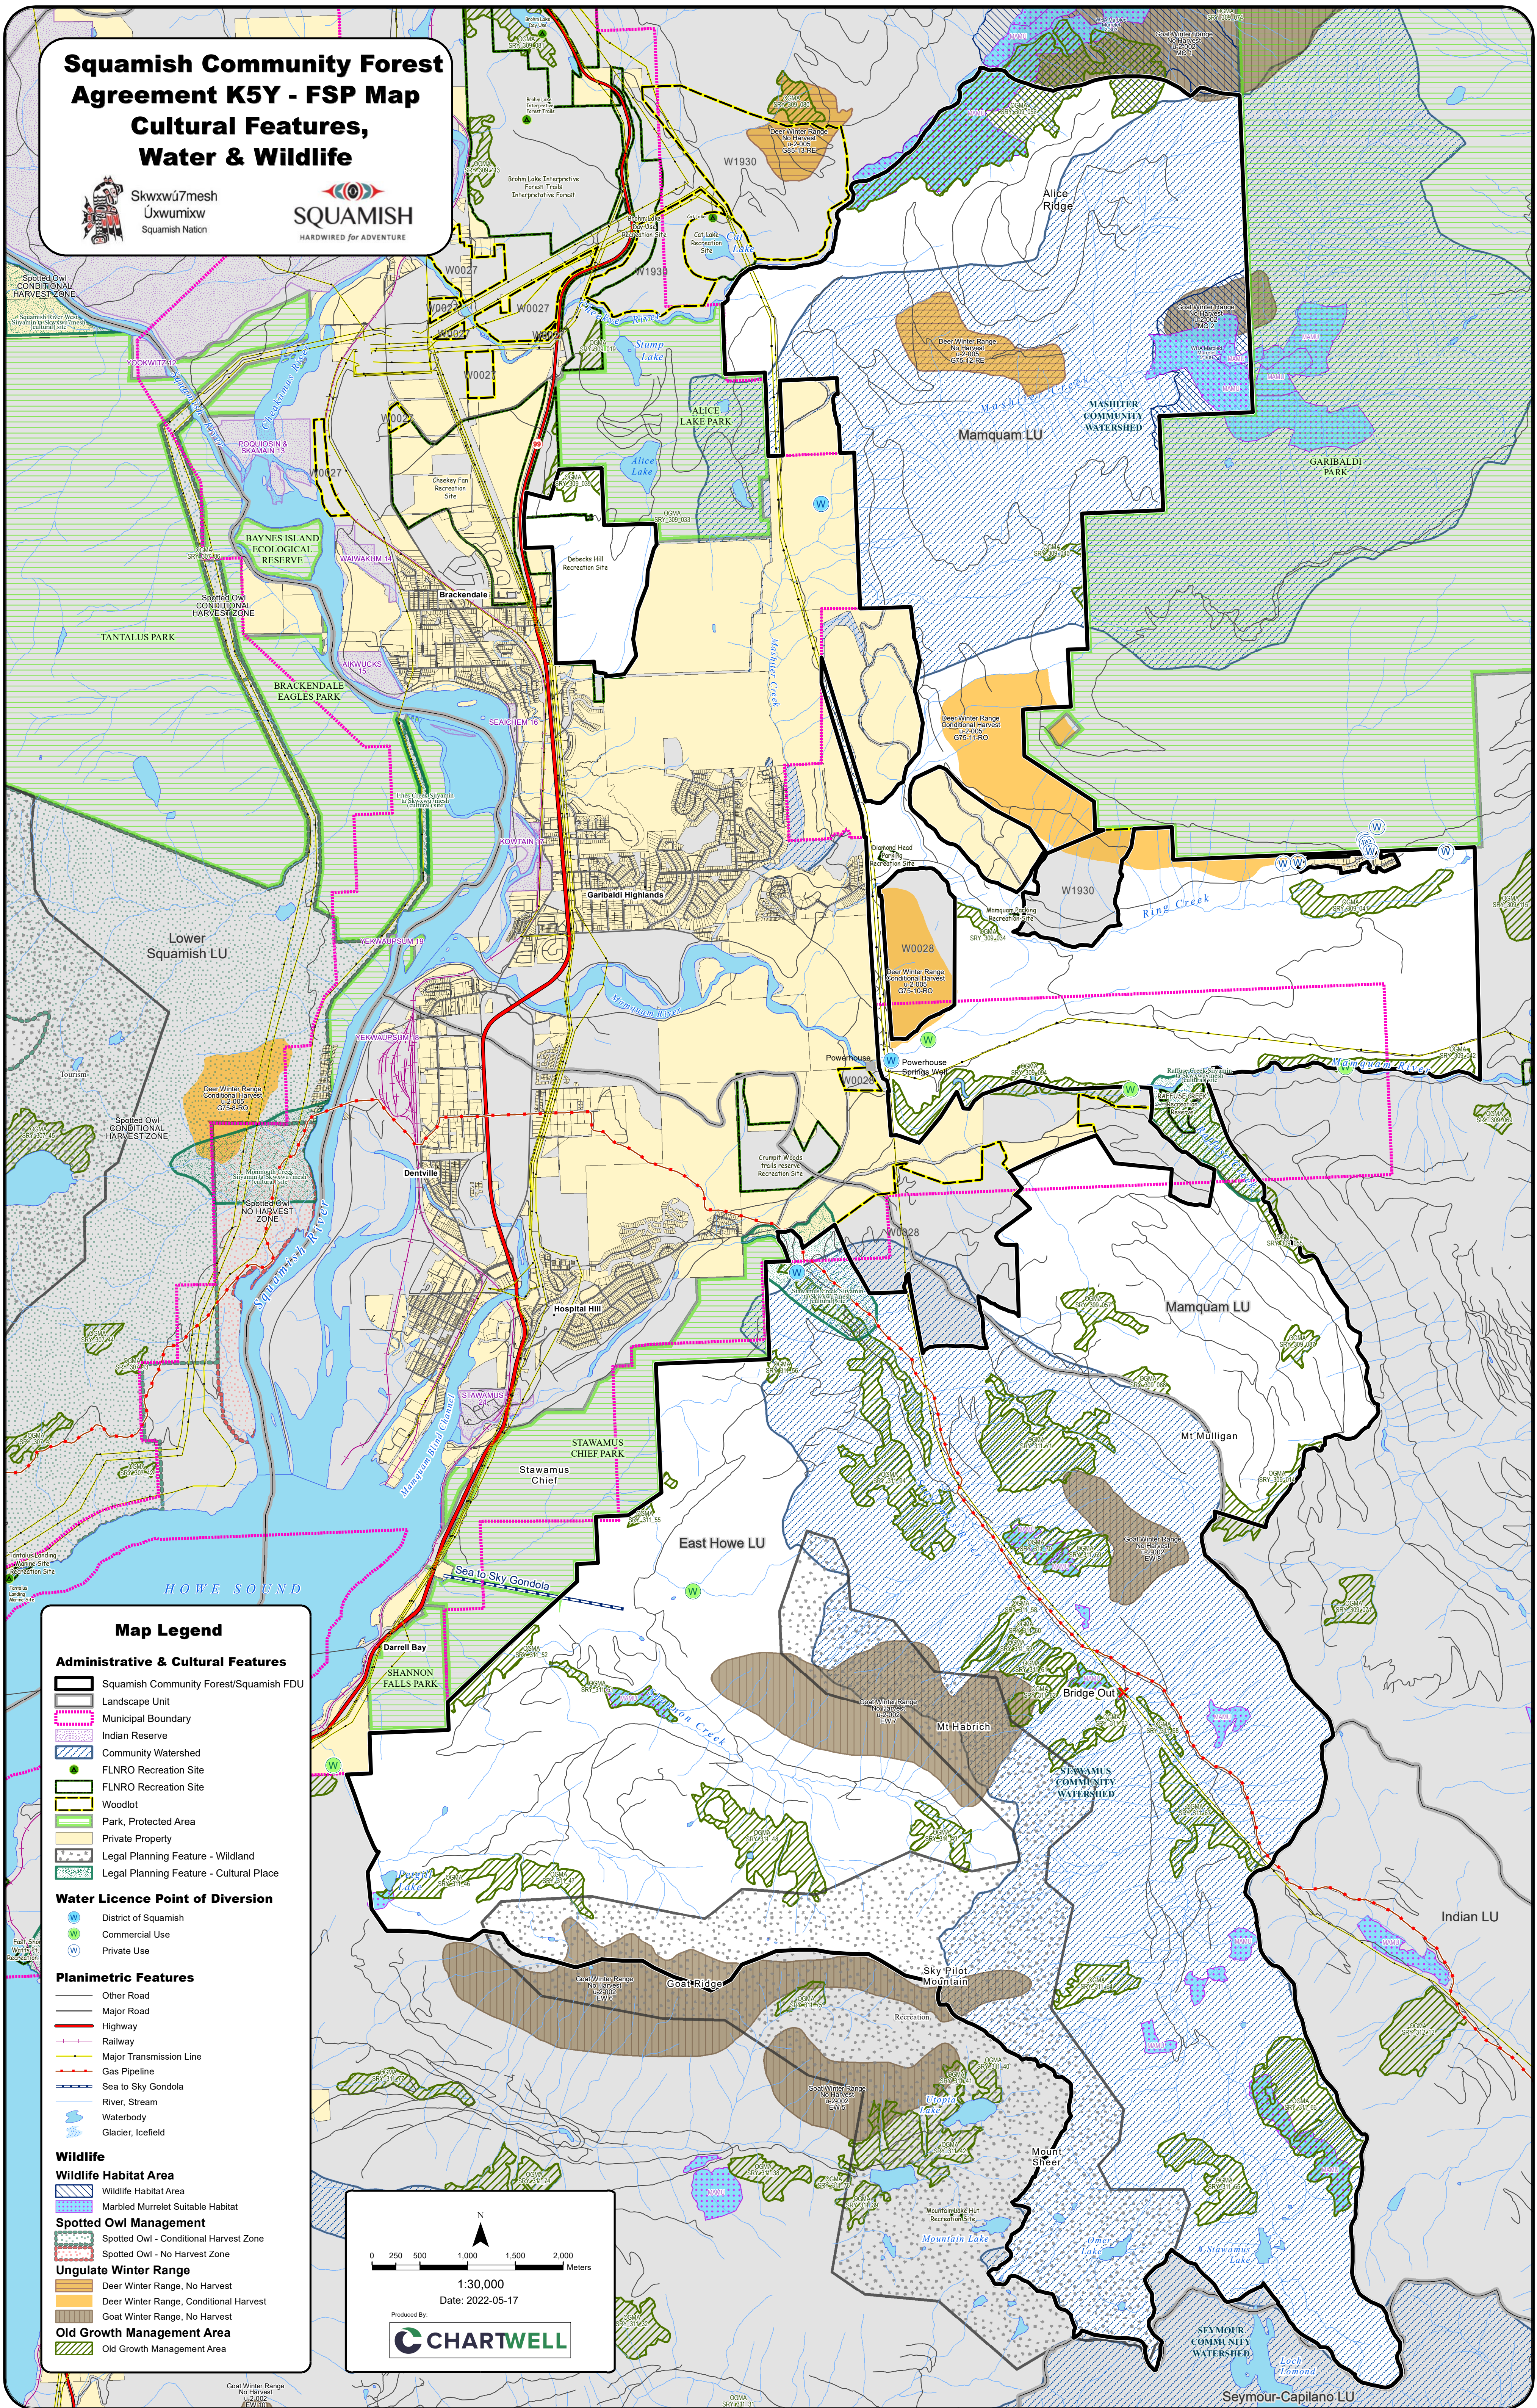

Squamish Community Forest Agreement K5Y - FSP Map

Cultural Features, Water & Wildlife

Map Legend

Administrative & Cultural Features

- Squamish Community Forest/Squamish FDU
- Landscape Unit
- Municipal Boundary
- Indian Reserve
- Community Watershed
- FLNRO Recreation Site
- FLNRO Recreation Site
- Woodlot
- Park, Protected Area
- Private Property
- Legal Planning Feature - Wildland
- Legal Planning Feature - Cultural Place

Water Licence Point of Diversion

- District of Squamish
- Commercial Use
- Private Use

Planimetric Features

- Other Road
- Major Road
- Highway
- Railway
- Major Transmission Line
- Gas Pipeline
- Sea to Sky Gondola
- River, Stream
- Waterbody
- Glacier, Icefield

Wildlife

Wildlife Habitat Area

- Wildlife Habitat Area
- Marbled Murrelet Suitable Habitat

Spotted Owl Management

- Spotted Owl - Conditional Harvest Zone
- Spotted Owl - No Harvest Zone

Ungulate Winter Range

- Deer Winter Range, No Harvest
- Deer Winter Range, Conditional Harvest
- Goat Winter Range, No Harvest

Old Growth Management Area

- Old Growth Management Area

0 250 500 1,000 1,500 2,000 Meters

1:30,000