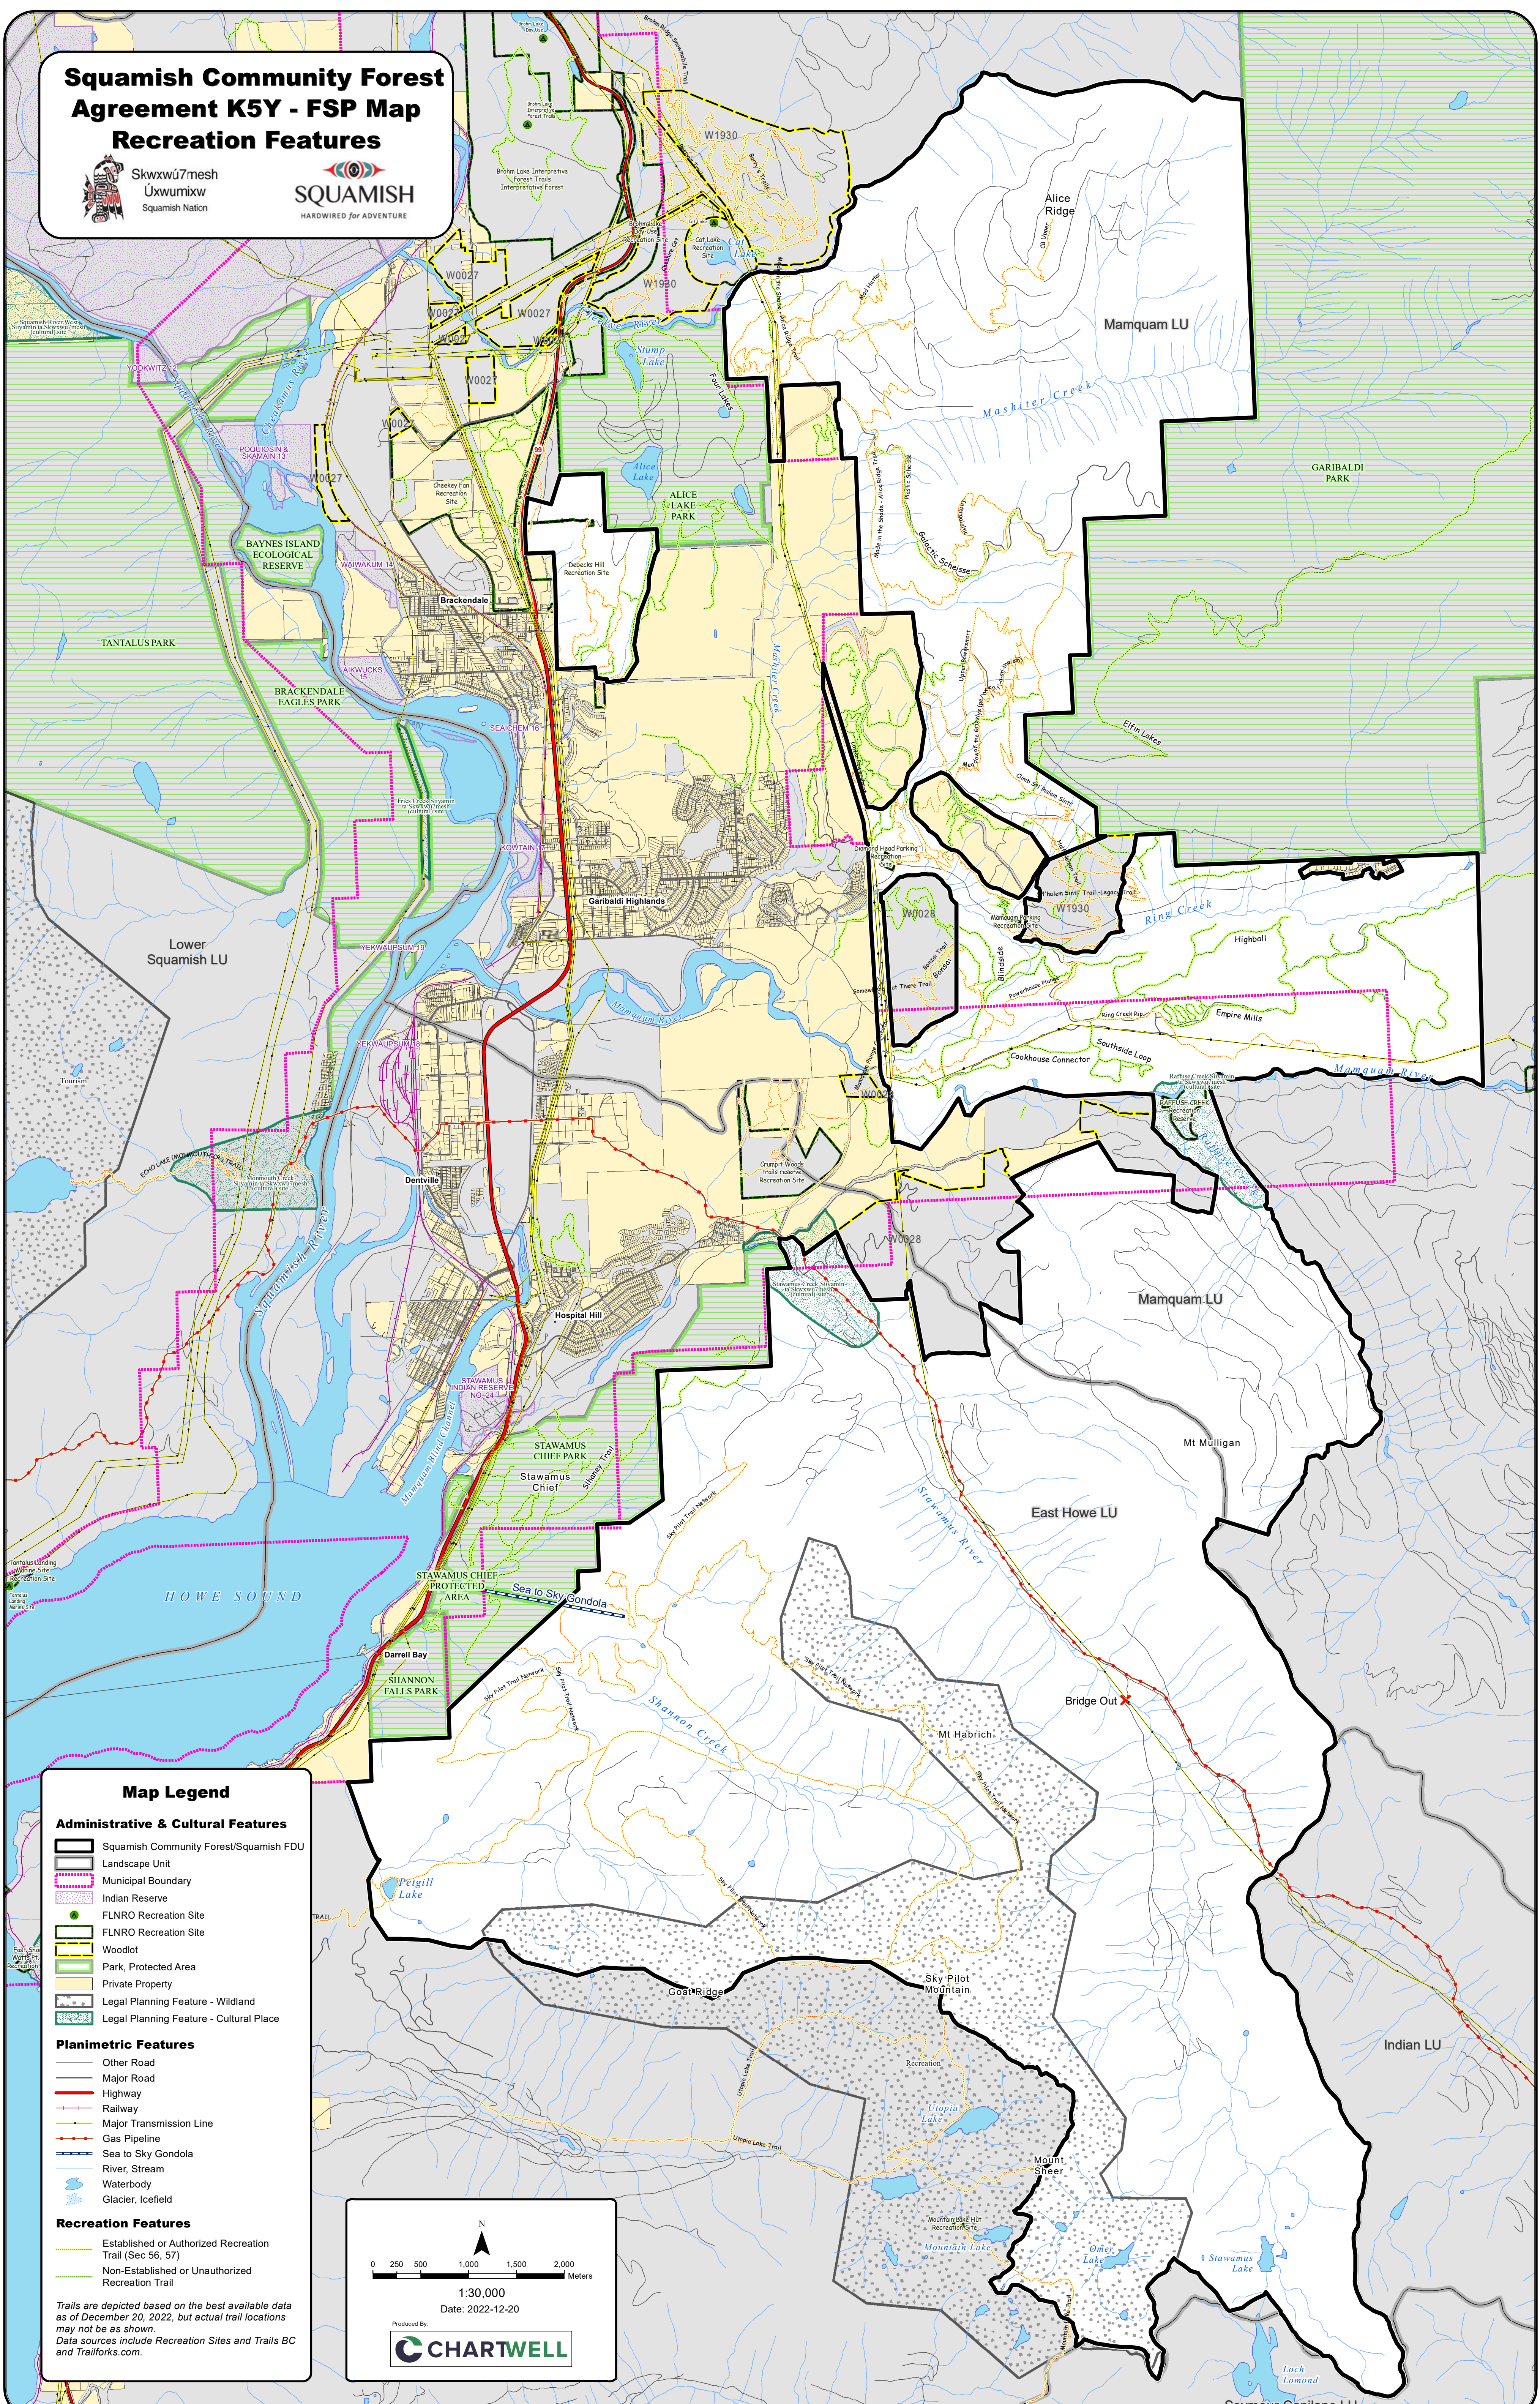

Squamish Community Forest Agreement K5Y - FSP Map

Recreation Features

Map Legend

Administrative & Cultural Features

- Squamish Community Forest/Squamish FDU
- Landscape Unit
- Municipal Boundary
- Indian Reserve
- FLNRO Recreation Site
- FLNRO Recreation Site
- Woodlot
- Park, Protected Area
- Private Property
- Legal Planning Feature - Wildland
- Legal Planning Feature - Cultural Place

Planimetric Features

- Other Road
- Major Road
- Highway
- Railway
- Major Transmission Line
- Gas Pipeline
- Sea to Sky Gondola
- River, Stream
- Waterbody
- Glacier, Icefield

Recreation Features

- Established or Authorized Recreation Trail (Sec 56, 57)
- Non-Established or Unauthorized Recreation Trail

Trails are depicted based on the best available data as of December 20, 2022, but actual trail locations may not be as shown. Data sources include Recreation Sites and Trails BC and Trailforks.com.

0 250 500 1,000 1,500 2,000 Meters

1:30,000

Date: 2022-12-20

Produced By: **CHARTWELL**